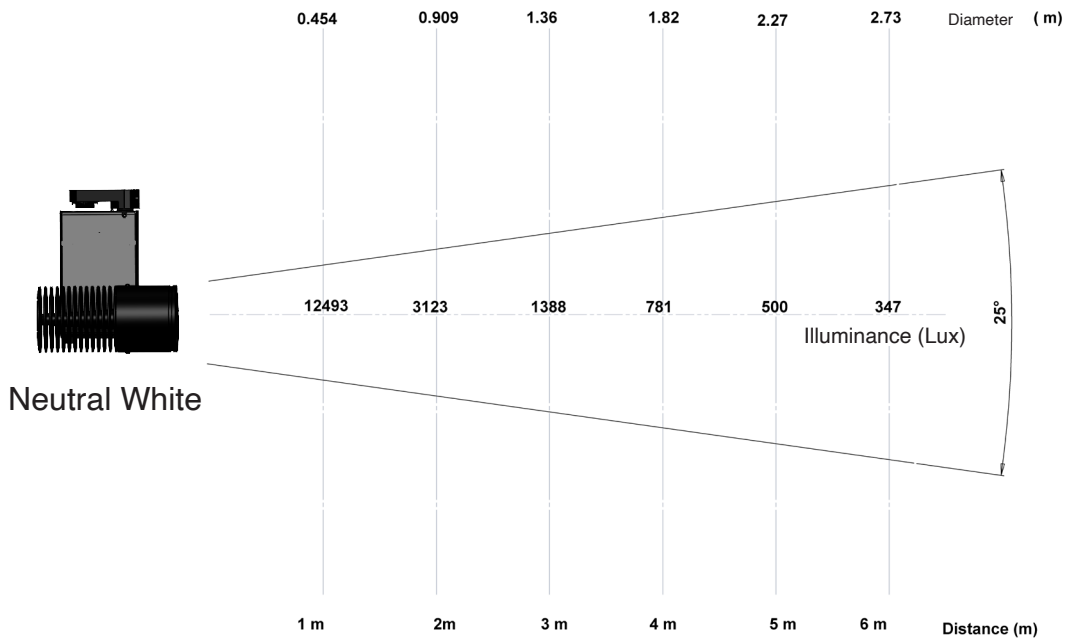

ODYSSEE 25° 4000K

SPX Lighting - Offices : 10 rue des Marronniers 94 240 L'Hay Les Roses - France.

Factory : Zac des Coinchettes - 36 100 Issoudun - France.

Contacts +33 01 82 33 02 80 - contact@spx-lighting.com - www.spx-lighting.com

Date of publication April 2024.

VERSION 24A