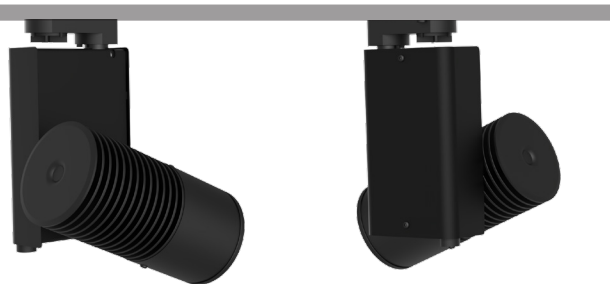

ODYSSEE Range

Non-contractual photo

ODYSSEE

High lumen output projector equipped with high efficiency optics and a high-power LED.

Beam angles from 10° to 84°.

Ideal for great heights with its very intensive beam angle possibilities.

Potentially suitable for temporary exhibitions.

Tilt angle 200°.

Azimuth 365°.

Mounting possibilities: 3 circuits track adaptor, tie back mounting or hook mounting.

Other mounting possibilities on demand.

Holding positions by friction and locking by screw.

**MANUFACTURING
DESIGN**

Technical specifications

Light source type	LED
Led Power Rating	18 W (10°) - 32 W (other beams)
Beam angle	10°, 15°, 25°, 35°, 54° or 84°
Color temperature (SDCM3)	3 000K ou 4 000 K
Led nominal output	1 900 Lm 2 050 Lm for the 10° 3 096 Lm 3 175 Lm other beams
CRI (Ra)	> 97
Lumen maintenance L70B10	80 000 operating hours
Dimming/control	Potentiometer / DALI 2 / PHASE Casambi / DMX-
Thermal dissipation	Passive
Housing materials	Body : anodized aluminium – painted steel Optical : polycarbonate
Weight	1,500 kg
Finish	Black or White - Other RAL colors upon request

SPX Lighting - Offices : 10 rue des Marronniers 94 240 L'Hay Les Roses - France.

Factory : Zac des Coinchettes - 36 100 Issoudun - France.

Contacts +33 01 82 33 02 80 - contact@spx-lighting.com - www.spx-lighting.com

Date of publication April 2024.

VERSION 24A