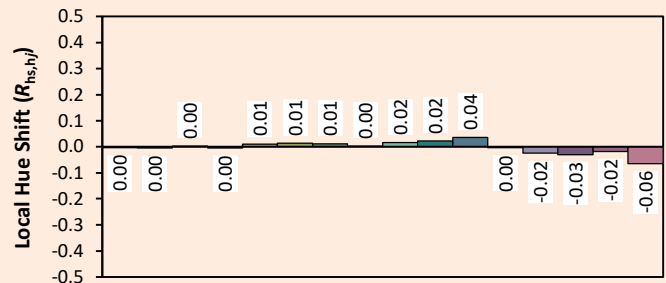

ODYSSEE

Colorimetry Data

Source: COB 3000K

Manufacturer: SPX LIGHTING

Date: 29/03/2024

Model: ODYSSEE 3000K (10°)

Notes:

Indicative values varying around the typical value.

x 0.4296
y 0.4022
u' 0.2466
v' 0.5196

CIE 13.3-1995 (CRI)

R_a	98
R_g	96

SPX Lighting - Offices : 10 rue des Marronniers 94 240 L'Hay Les Roses - France.

Factory : Zac des Coinchettes - 36 100 Issoudun - France.

Contacts +33 01 82 33 02 80 - contact@spx-lighting.com - www.spx-lighting.com

Date of publication April 2024.

VERSION 24A