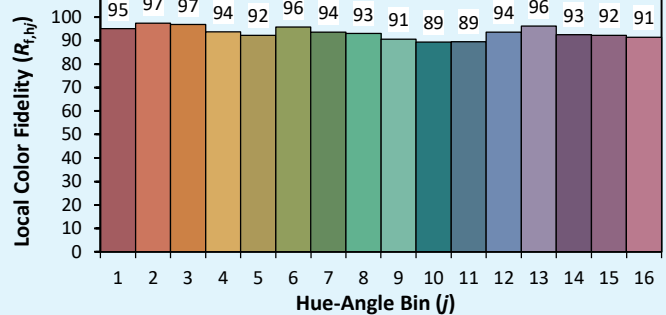

ODYSSEE

Colorimetry Data

Source: COB 4000K

Date: 29/03/2024

Manufacturer: SPX LIGHTING

Model: ODYSSEE 4000K 10°

Notes:

Indicative values varying around the typical value.

x 0.3893
y 0.3893
u' 0.2259
v' 0.5083

CIE 13.3-1995 (CRI)

R_a 97

R_g 94

SPX Lighting - Offices : 10 rue des Marronniers 94 240 L'Hay Les Roses - France.

Factory : Zac des Coinchettes - 36 100 Issoudun - France.

Contacts +33 01 82 33 02 80 - contact@spx-lighting.com - www.spx-lighting.com

VERSION 24A