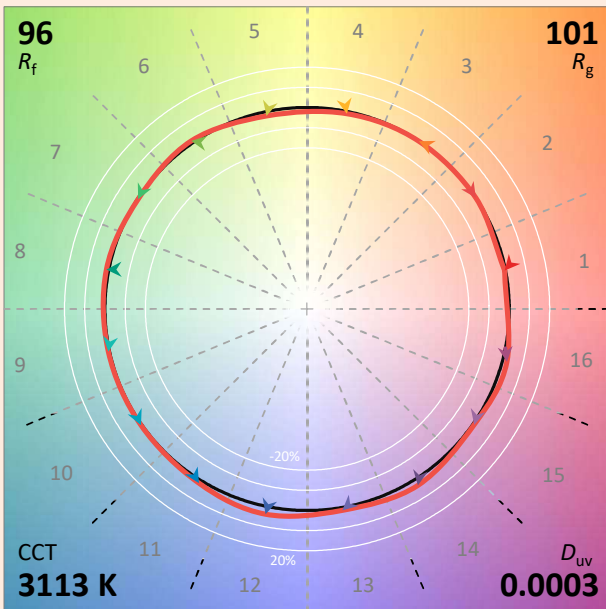

ODYSSEE

Colorimetry Data

Source: COB 3000K

Manufacturer: SPX LIGHTING

Date: 29/03/2024

Model: ODYSSEE 3000K (10°)

Notes:

Indicative values varying around the typical value.

x 0.4296
y 0.4022
u' 0.2466
v' 0.5196

CIE 13.3-1995 (CRI)

R_a	98
R_g	96

SPX Lighting - Offices : 10 rue des Marronniers 94 240 L'Hay Les Roses - France.

Factory : Zac des Coinchettes - 36 100 Issoudun - France.

Contacts +33 01 82 33 02 80 - contact@spx-lighting.com - www.spx-lighting.com

Date of publication April 2024.

VERSION 24A