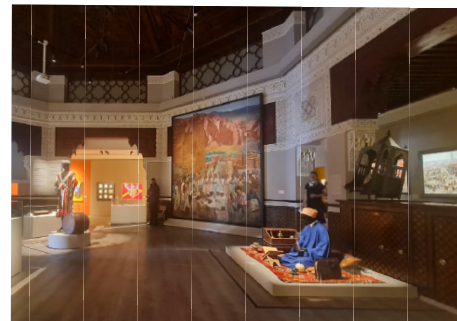

Technical specifications

Light source type	LED
Led Power Rating	18 W (10°) - 32 W (other beams)
Beam angle	10°, 15°, 25°, 35°, 54° or 84°
Color temperature (SDCM3)	3 000K ou 4 000 K
Led nominal output	1 900 Lm 2 050 Lm for the 10° 3 096 Lm 3 175 Lm other beams
CRI (Ra)	> 97
Lumen maintenance L70B10	80 000 operating hours
Dimming/control	Potentiometer / DALI 2 / PHASE Casambi / DMX-
Thermal dissipation	Passive
Housing materials	Body : anodized aluminium – painted steel Optical : polycarbonate
Weight	1,500 kg
Finish	Black or White - Other RAL colors upon request

Museum JAMAA EL FNA Morocco
@Spx Lighting