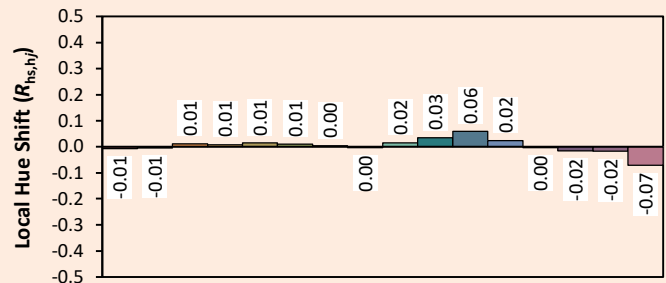

ODYSSEE

Colorimetry Data

Source: COB 3000K

Manufacturer: SPX LIGHTING

Date: 29/03/2024

Model: ODYSSEE 3000K (15°,25°,35°,54°,84°)

Notes:

Indicative values varying around the typical value.

x 0.4251
y 0.4021
u' 0.2438
v' 0.5189

CIE 13.3-1995 (CRI)

R_a	98
R_g	99

SPX Lighting - Offices : 10 rue des Marronniers 94 240 L'Hay Les Roses - France.

Factory : Zac des Coinchettes - 36 100 Issoudun - France.

Contacts +33 01 82 33 02 80 - contact@spx-lighting.com - www.spx-lighting.com

Date of publication April 2024.
VERSION 24A