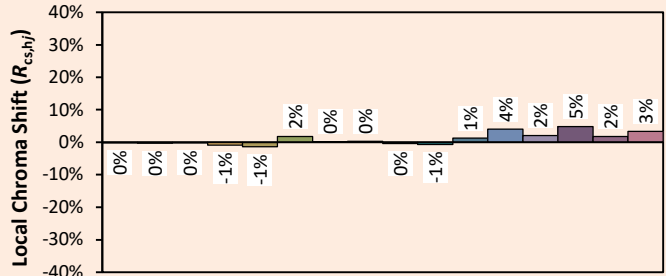

ODYSSEE

Colorimetry Data

Source: COB 3000K

Manufacturer: SPX LIGHTING

Date: 29/03/2024

Model: ODYSSEE 3000K (15°,25°,35°,54°,84°)

Notes:

Indicative values varying around the typical value.

x 0.4251
y 0.4021
u' 0.2438
v' 0.5189

CIE 13.3-1995 (CRI)

R_a	98
R_g	99

SPX Lighting - Offices : 10 rue des Marronniers 94 240 L'Hay Les Roses - France.

Factory : Zac des Coinchettes - 36 100 Issoudun - France.

Contacts +33 01 82 33 02 80 - contact@spx-lighting.com - www.spx-lighting.com

Date of publication April 2024.
VERSION 24A