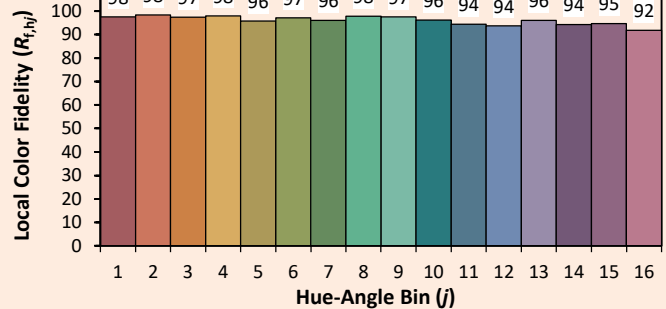

ODYSSEE

Colorimetry Data

Source: COB 3000K

Manufacturer: SPX LIGHTING

Date: 29/03/2024

Model: ODYSSEE 3000K (10°)

Notes:

Indicative values varying around the typical value.

x 0.4296
y 0.4022
u' 0.2466
v' 0.5196

CIE 13.3-1995 (CRI)

R_a	98
R_g	96

SPX Lighting - Offices : 10 rue des Marronniers 94 240 L'Hay Les Roses - France.

Factory : Zac des Coinchettes - 36 100 Issoudun - France.

Contacts +33 01 82 33 02 80 - contact@spx-lighting.com - www.spx-lighting.com

Date of publication April 2024.

VERSION 24A