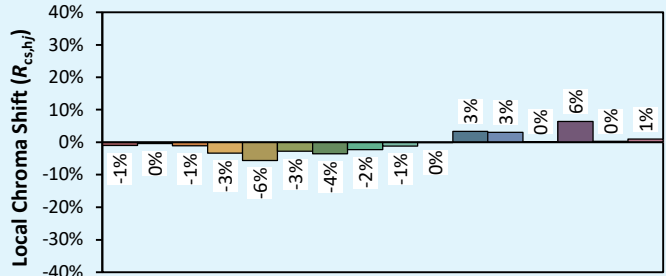

ODYSSEE

Colorimetry Data

Source: COB 4000K

Date: 29/03/2024

Manufacturer: SPX LIGHTING

Model: ODYSSEE 4000K 10°

Notes:

Indicative values varying around the typical value.

x 0.3893
y 0.3893
u' 0.2259
v' 0.5083

CIE 13.3-1995 (CRI)

R_a 97

R_g 94

SPX Lighting - Offices : 10 rue des Marronniers 94 240 L'Hay Les Roses - France.

Factory : Zac des Coinchettes - 36 100 Issoudun - France.

Contacts +33 01 82 33 02 80 - contact@spx-lighting.com - www.spx-lighting.com

VERSION 24A