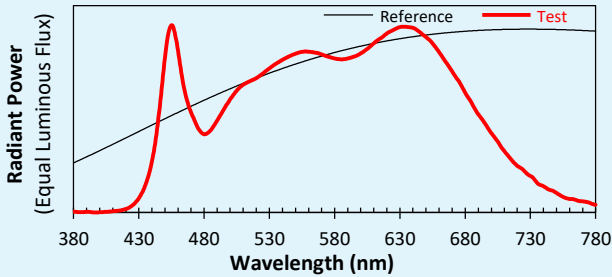

ODYSSEE

Colorimetry Data

Source: COB 4000K

Manufacturer: SPX LIGHTING

Date: 29/03/2024

Model: ODYSSEE 4000K (15°,25°,35°,54°,84°)

Notes:

Indicative values varying around the typical value.

x 0.3836
y 0.3855
u' 0.2237
v' 0.5058

CIE 13.3-1995
(CRI)

R_a	96
R_g	96

SPX Lighting - Offices : 10 rue des Marronniers 94 240 L'Hay Les Roses - France.

Factory : Zac des Coinchettes - 36 100 Issoudun - France.

Contacts +33 01 82 33 02 80 - contact@spx-lighting.com - www.spx-lighting.com

VERSION 24A