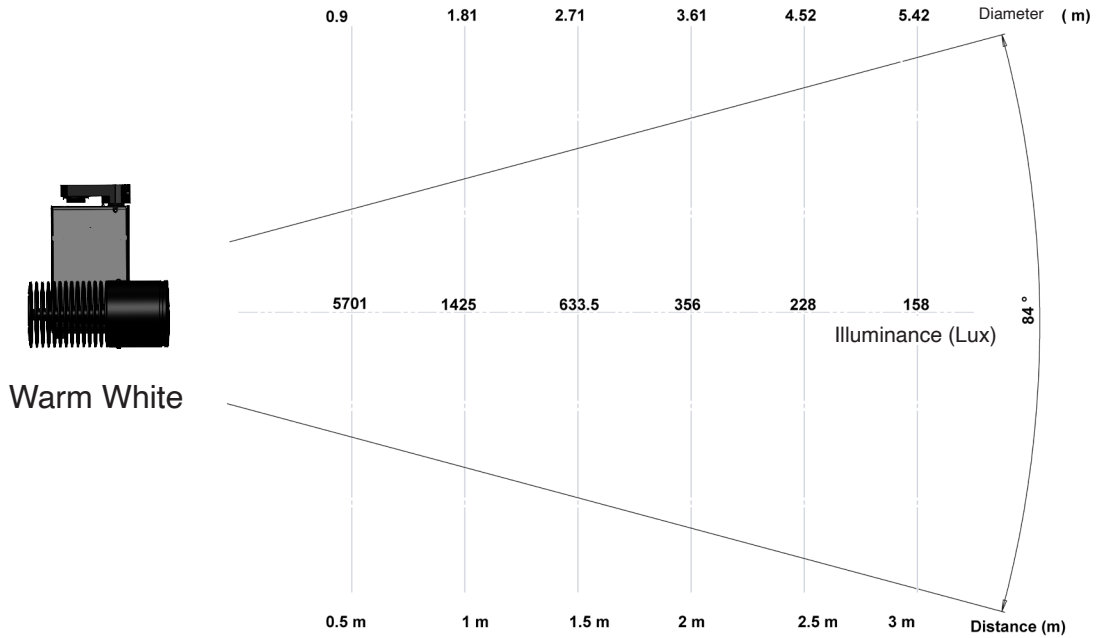

ODYSSEE

Photometry Data

ODYSSEE 84° 3000K