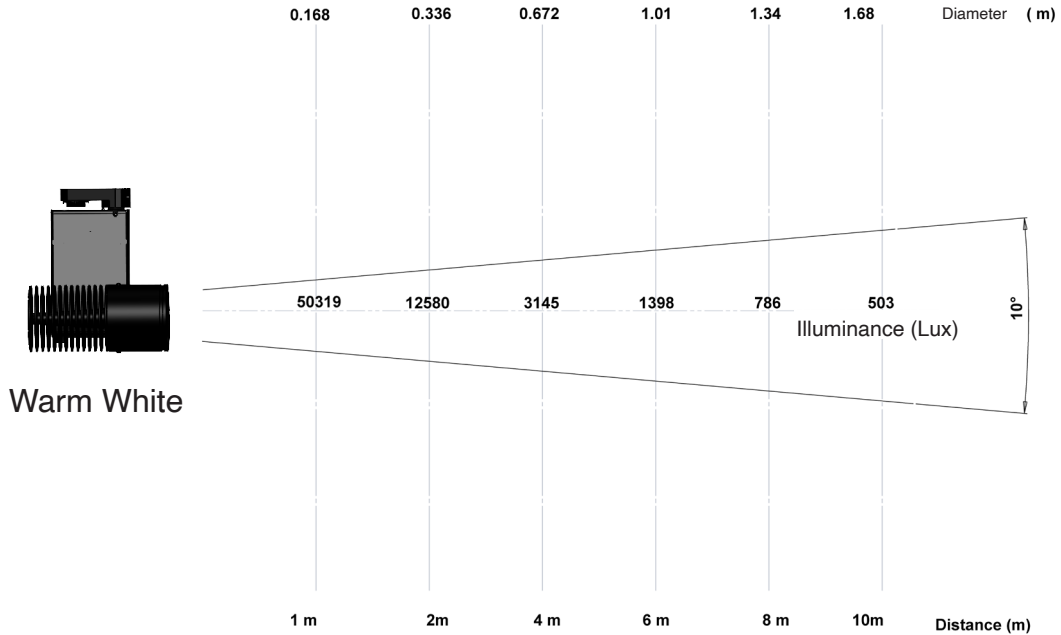

ODYSSEE 10° 3000K