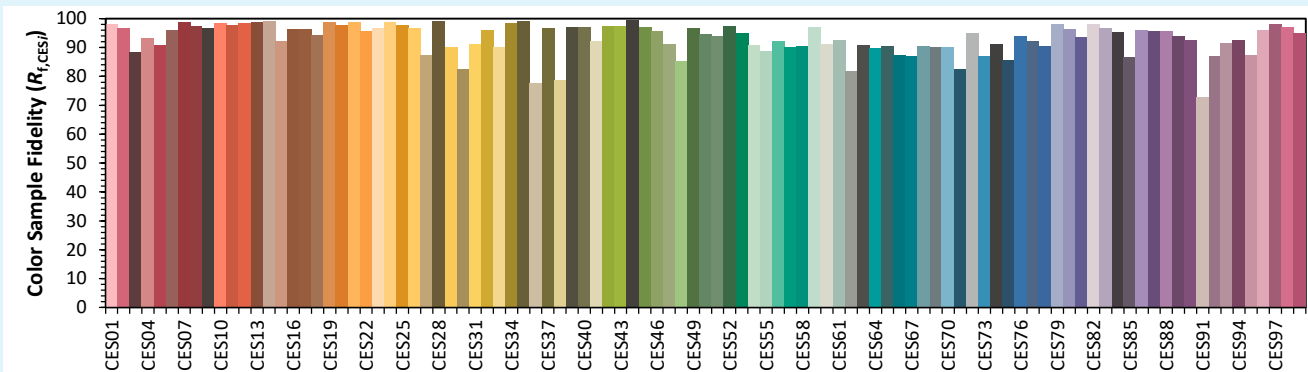

ODYSSEE

Colorimetry Data

Source: COB 4000K

Date: 29/03/2024

Manufacturer: SPX LIGHTING

Model: ODYSSEE 4000K 10°

Notes:

Indicative values varying around the typical value.

x 0.3893
y 0.3893
u' 0.2259
v' 0.5083

CIE 13.3-1995 (CRI)

R_a 97

R_g 94

SPX Lighting - Offices : 10 rue des Marronniers 94 240 L'Hay Les Roses - France.

Factory : Zac des Coinchettes - 36 100 Issoudun - France.

Contacts +33 01 82 33 02 80 - contact@spx-lighting.com - www.spx-lighting.com

VERSION 24A