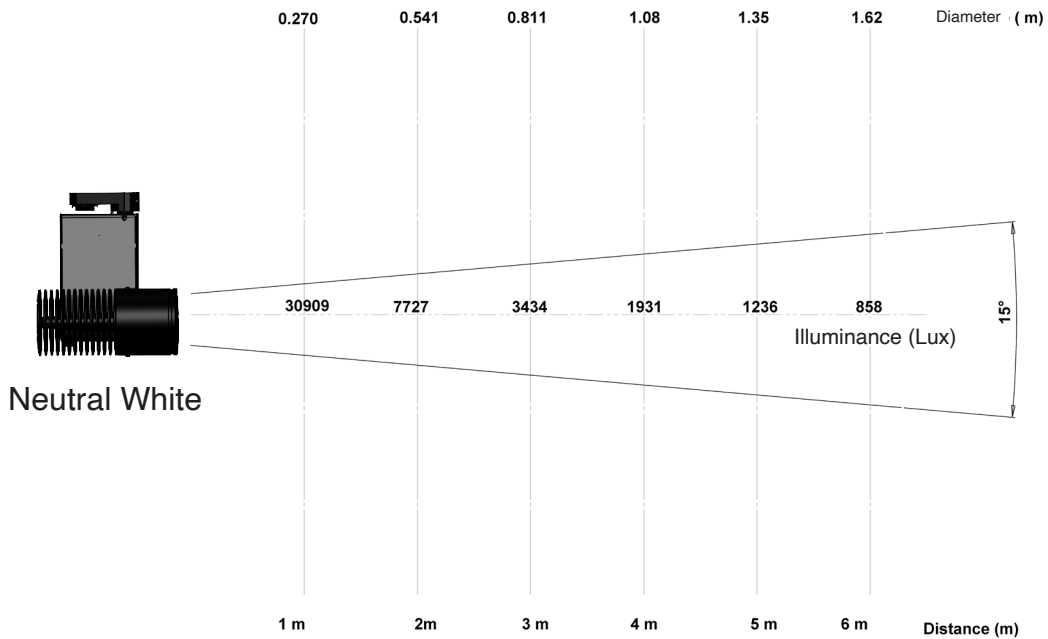

ODYSSEE 15° 4000K

SPX Lighting - Offices : 10 rue des Marronniers 94 240 L'Hay Les Roses - France.

Factory : Zac des Coinchettes - 36 100 Issoudun - France.

Contacts +33 01 82 33 02 80 - contact@spx-lighting.com - www.spx-lighting.com

Date of publication April 2024.

VERSION 24A