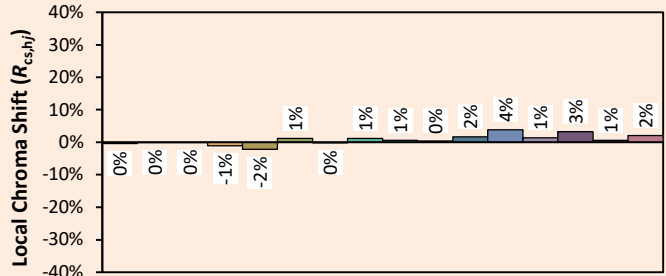

ODYSSEE

Colorimetry Data

Source: COB 3000K

Manufacturer: SPX LIGHTING

Date: 29/03/2024

Model: ODYSSEE 3000K (10°)

Notes:

Indicative values varying around the typical value.

x 0.4296
y 0.4022
u' 0.2466
v' 0.5196

CIE 13.3-1995 (CRI)

R_a	98
R_g	96

SPX Lighting - Offices : 10 rue des Marronniers 94 240 L'Hay Les Roses - France.

Factory : Zac des Coinchettes - 36 100 Issoudun - France.

Contacts +33 01 82 33 02 80 - contact@spx-lighting.com - www.spx-lighting.com

Date of publication April 2024.

VERSION 24A