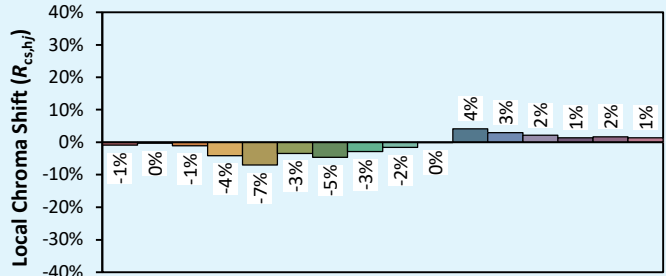

ODYSSEE

Colorimetry Data

Source: COB 4000K

Manufacturer: SPX LIGHTING

Date: 29/03/2024

Model: ODYSSEE 4000K (15°,25°,35°,54°,84°)

Notes:

Indicative values varying around the typical value.

x 0.3836
y 0.3855
u' 0.2237
v' 0.5058

CIE 13.3-1995
(CRI)

R_a	96
R_g	96

SPX Lighting - Offices : 10 rue des Marronniers 94 240 L'Hay Les Roses - France.

Factory : Zac des Coinchettes - 36 100 Issoudun - France.

Contacts +33 01 82 33 02 80 - contact@spx-lighting.com - www.spx-lighting.com

VERSION 24A