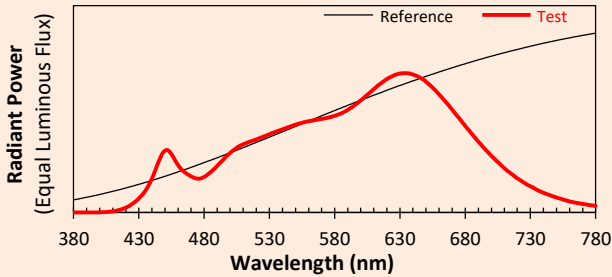

ODYSSEE

Colorimetry Data

Source: COB 3000K

Manufacturer: SPX LIGHTING

Date: 29/03/2024

Model: ODYSSEE 3000K (10°)

Notes:

Indicative values varying around the typical value.

x 0.4296
y 0.4022
u' 0.2466
v' 0.5196

CIE 13.3-1995 (CRI)

R_a	98
R_g	96

SPX Lighting - Offices : 10 rue des Marronniers 94 240 L'Hay Les Roses - France.

Factory : Zac des Coinchettes - 36 100 Issoudun - France.

Contacts +33 01 82 33 02 80 - contact@spx-lighting.com - www.spx-lighting.com

Date of publication April 2024.

VERSION 24A