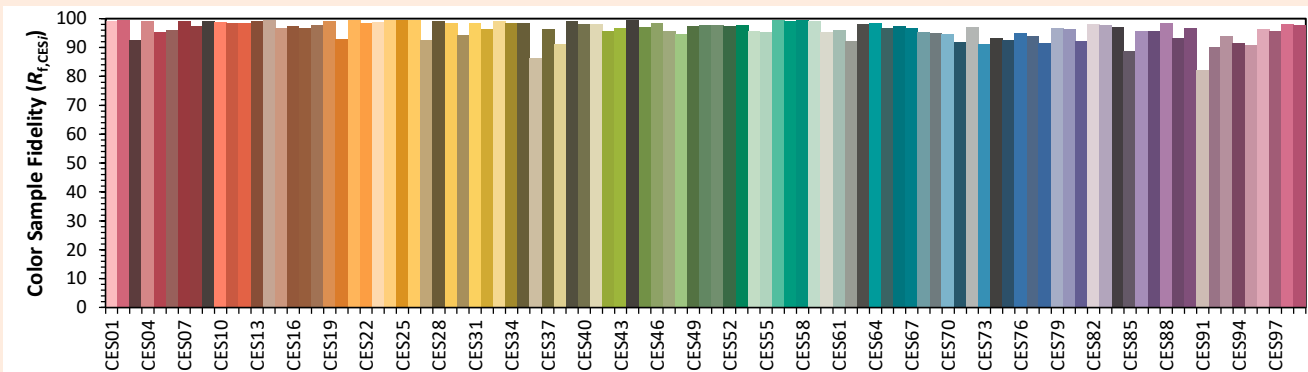

ODYSSEE

Colorimetry Data

Source: COB 3000K

Manufacturer: SPX LIGHTING

Date: 29/03/2024

Model: ODYSSEE 3000K (10°)

Notes:

Indicative values varying around the typical value.

x 0.4296
y 0.4022
u' 0.2466
v' 0.5196

CIE 13.3-1995 (CRI)

R_a	98
R_g	96

SPX Lighting - Offices : 10 rue des Marronniers 94 240 L'Hay Les Roses - France.

Factory : Zac des Coinchettes - 36 100 Issoudun - France.

Contacts +33 01 82 33 02 80 - contact@spx-lighting.com - www.spx-lighting.com

Date of publication April 2024.

VERSION 24A