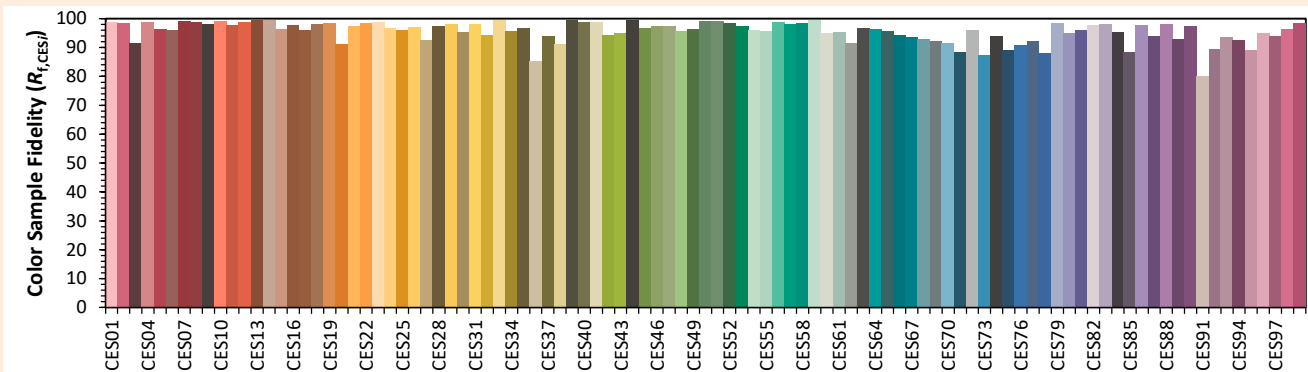

ODYSSEE

Colorimetry Data

Source: COB 3000K

Manufacturer: SPX LIGHTING

Date: 29/03/2024

Model: ODYSSEE 3000K (15°,25°,35°,54°,84°)

Notes:

Indicative values varying around the typical value.

x 0.4251
y 0.4021
u' 0.2438
v' 0.5189

CIE 13.3-1995 (CRI)

R_a	98
R_g	99

SPX Lighting - Offices : 10 rue des Marronniers 94 240 L'Hay Les Roses - France.

Factory : Zac des Coinchettes - 36 100 Issoudun - France.

Contacts +33 01 82 33 02 80 - contact@spx-lighting.com - www.spx-lighting.com

Date of publication April 2024.
VERSION 24A