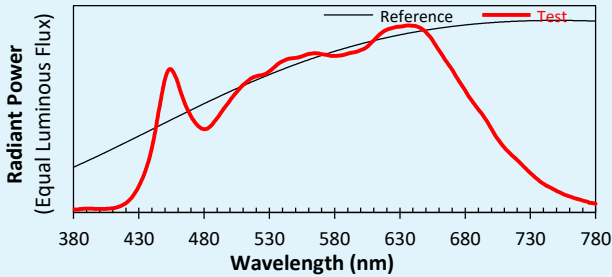

ODYSSEE

Colorimetry Data

Source: COB 4000K

Date: 29/03/2024

Manufacturer: SPX LIGHTING

Model: ODYSSEE 4000K 10°

Notes:

Indicative values varying around the typical value.

x 0.3893
y 0.3893
u' 0.2259
v' 0.5083

CIE 13.3-1995 (CRI)

R_a 97

R_g 94

SPX Lighting - Offices : 10 rue des Marronniers 94 240 L'Hay Les Roses - France.

Factory : Zac des Coinchettes - 36 100 Issoudun - France.

Contacts +33 01 82 33 02 80 - contact@spx-lighting.com - www.spx-lighting.com

VERSION 24A