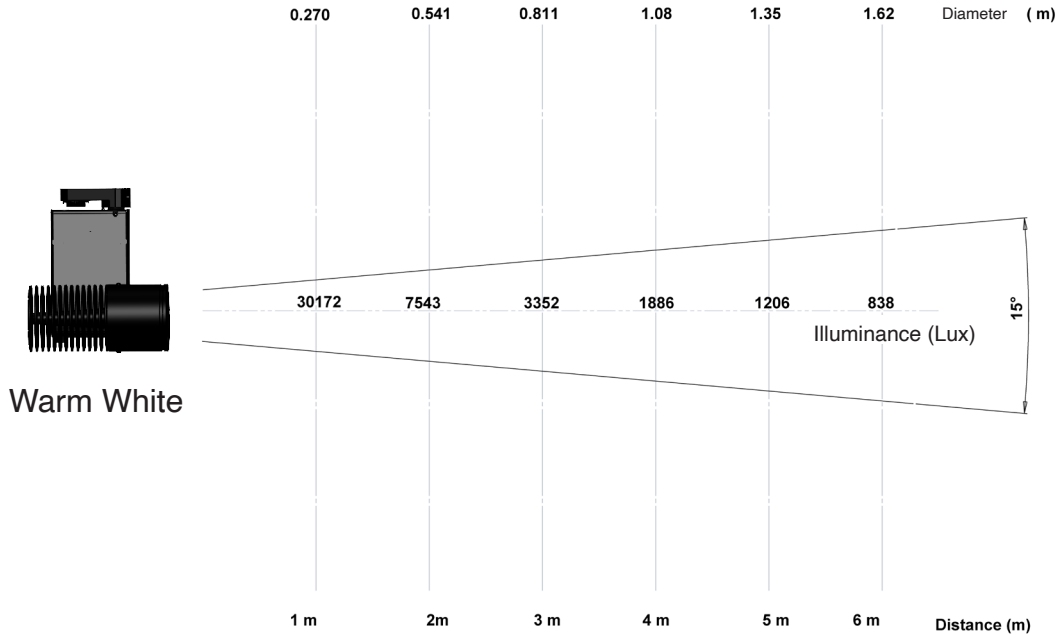

ODYSSEE

Photometry Data

ODYSSEE 15° 3000K