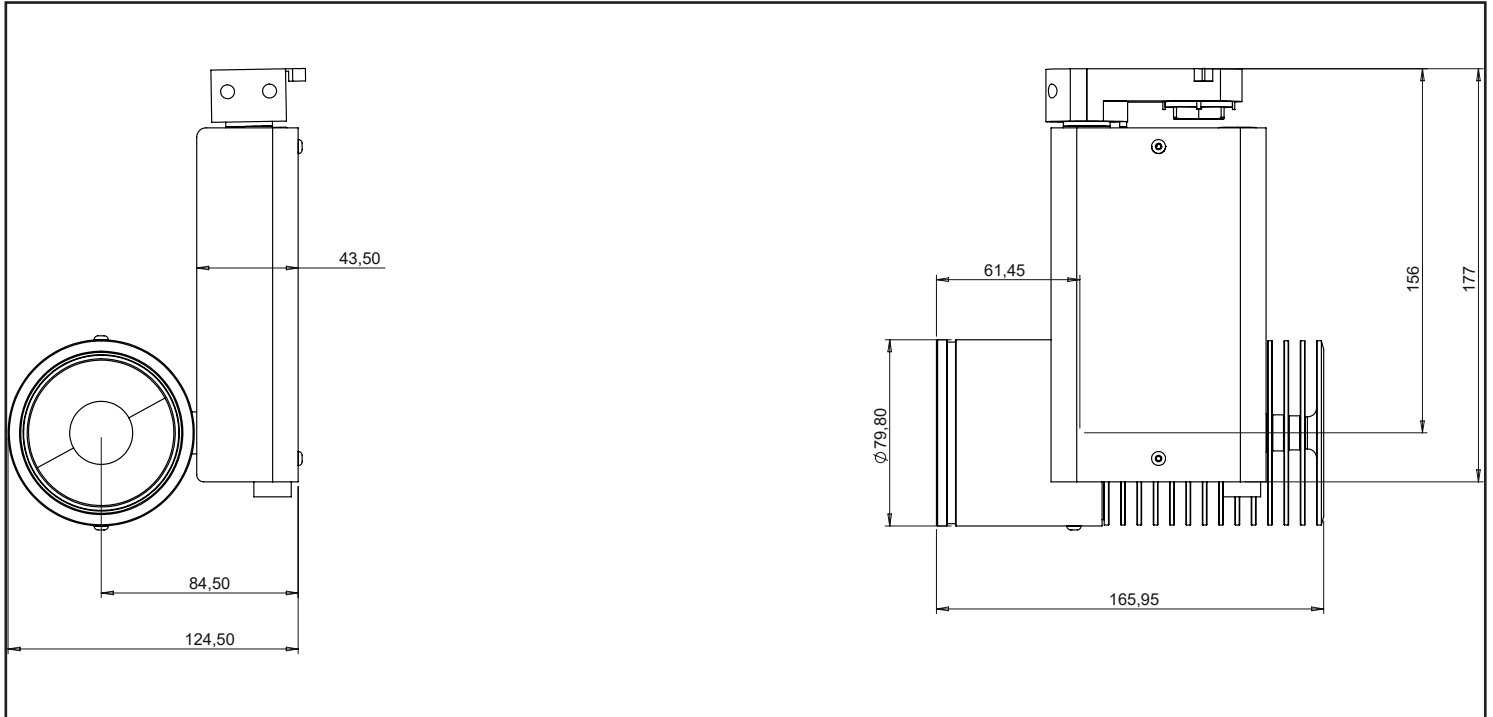

ODYSSEE Range

ODYSSEE

Version