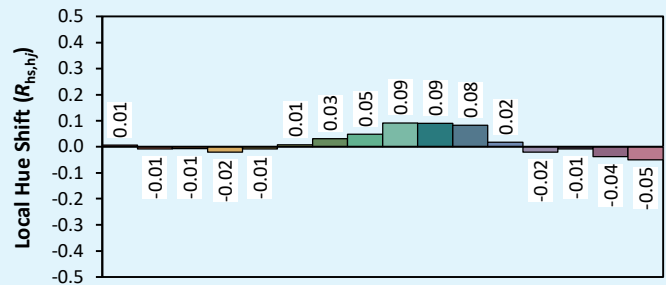

ODYSSEE

Colorimetry Data

Source: COB 4000K

Manufacturer: SPX LIGHTING

Date: 29/03/2024

Model: ODYSSEE 4000K (15°,25°,35°,54°,84°)

Notes:

Indicative values varying around the typical value.

x 0.3836
y 0.3855
u' 0.2237
v' 0.5058

CIE 13.3-1995
(CRI)

R_a	96
R_g	96

SPX Lighting - Offices : 10 rue des Marronniers 94 240 L'Hay Les Roses - France.

Factory : Zac des Coinchettes - 36 100 Issoudun - France.

Contacts +33 01 82 33 02 80 - contact@spx-lighting.com - www.spx-lighting.com

VERSION 24A