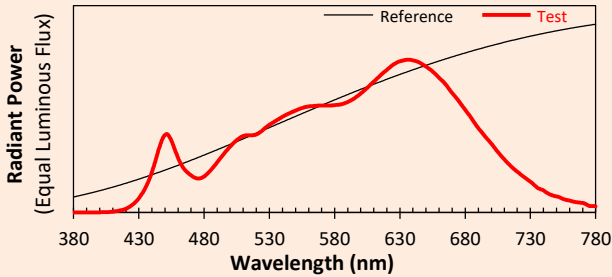

ODYSSEE

Colorimetry Data

Source: COB 3000K

Manufacturer: SPX LIGHTING

Date: 29/03/2024

Model: ODYSSEE 3000K (15°,25°,35°,54°,84°)

Notes:

Indicative values varying around the typical value.

x 0.4251
y 0.4021
u' 0.2438
v' 0.5189

CIE 13.3-1995 (CRI)

R_a	98
R_g	99

SPX Lighting - Offices : 10 rue des Marronniers 94 240 L'Hay Les Roses - France.

Factory : Zac des Coinchettes - 36 100 Issoudun - France.

Contacts +33 01 82 33 02 80 - contact@spx-lighting.com - www.spx-lighting.com

Date of publication April 2024.
VERSION 24A