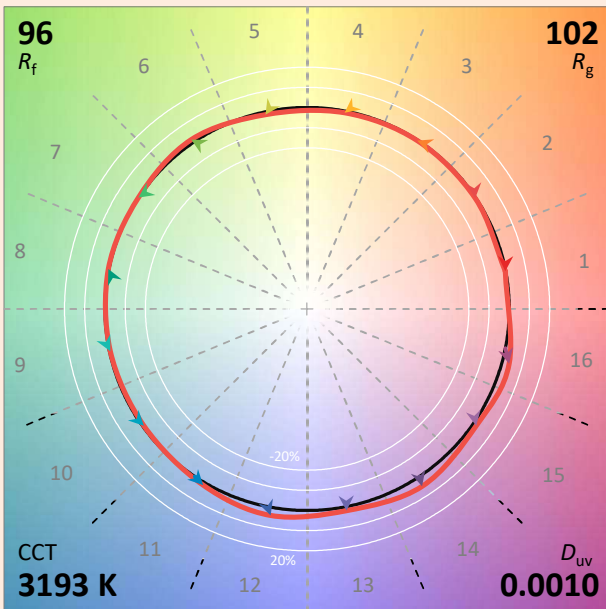

ODYSSEE

Colorimetry Data

Source: COB 3000K

Manufacturer: SPX LIGHTING

Date: 29/03/2024

Model: ODYSSEE 3000K (15°,25°,35°,54°,84°)

Notes:

Indicative values varying around the typical value.

x 0.4251
y 0.4021
u' 0.2438
v' 0.5189

CIE 13.3-1995 (CRI)

R_a	98
R_g	99

SPX Lighting - Offices : 10 rue des Marronniers 94 240 L'Hay Les Roses - France.

Factory : Zac des Coinchettes - 36 100 Issoudun - France.

Contacts +33 01 82 33 02 80 - contact@spx-lighting.com - www.spx-lighting.com

Date of publication April 2024.
VERSION 24A