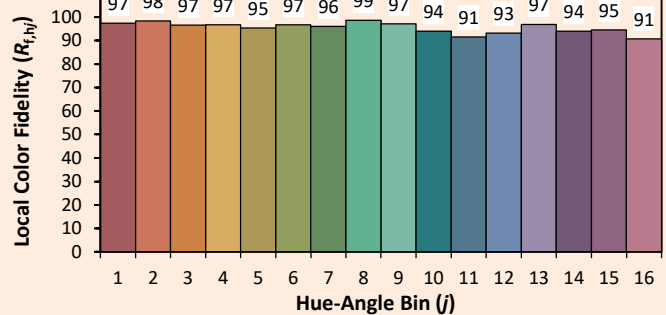

ODYSSEE

Colorimetry Data

Source: COB 3000K

Manufacturer: SPX LIGHTING

Date: 29/03/2024

Model: ODYSSEE 3000K (15°,25°,35°,54°,84°)

Notes:

Indicative values varying around the typical value.

x 0.4251
y 0.4021
u' 0.2438
v' 0.5189

CIE 13.3-1995 (CRI)

R_a	98
R_g	99

SPX Lighting - Offices : 10 rue des Marronniers 94 240 L'Hay Les Roses - France.

Factory : Zac des Coinchettes - 36 100 Issoudun - France.

Contacts +33 01 82 33 02 80 - contact@spx-lighting.com - www.spx-lighting.com

Date of publication April 2024.
VERSION 24A