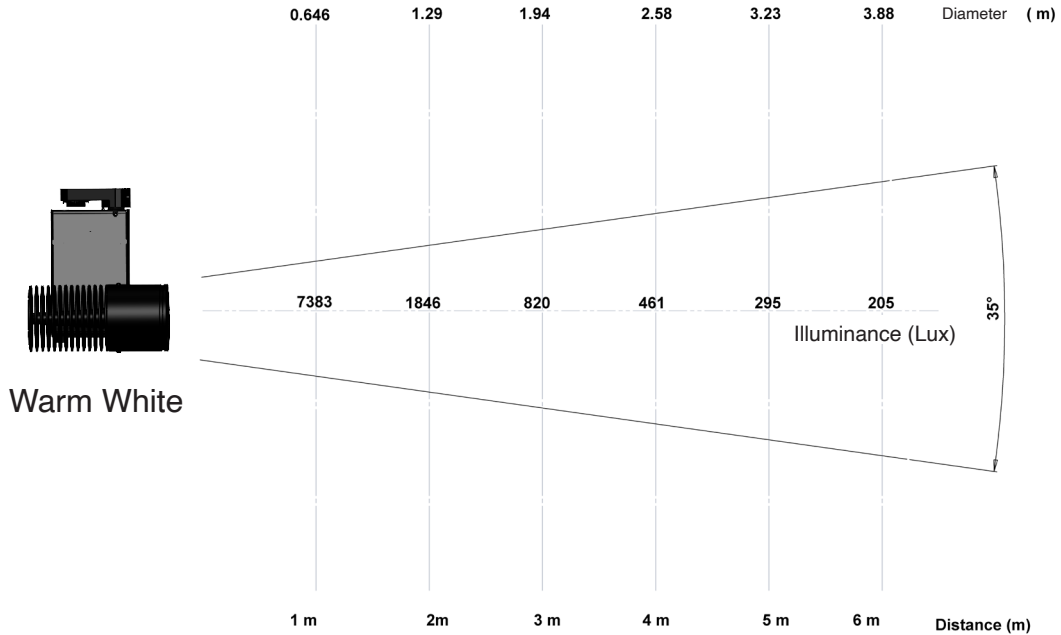

ODYSSEE

Photometry Data

ODYSSEE 35° 3000K