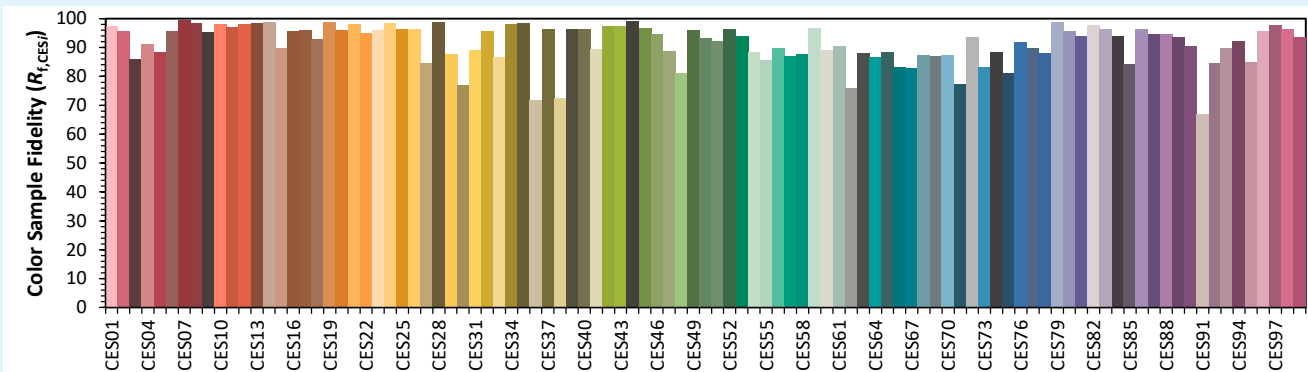

ODYSSEE

Colorimetry Data

Source: COB 4000K

Manufacturer: SPX LIGHTING

Date: 29/03/2024

Model: ODYSSEE 4000K (15°,25°,35°,54°,84°)

Notes:

Indicative values varying around the typical value.

x 0.3836
y 0.3855
u' 0.2237
v' 0.5058

CIE 13.3-1995
(CRI)

R_a	96
R_g	96

SPX Lighting - Offices : 10 rue des Marronniers 94 240 L'Hay Les Roses - France.

Factory : Zac des Coinchettes - 36 100 Issoudun - France.

Contacts +33 01 82 33 02 80 - contact@spx-lighting.com - www.spx-lighting.com

VERSION 24A