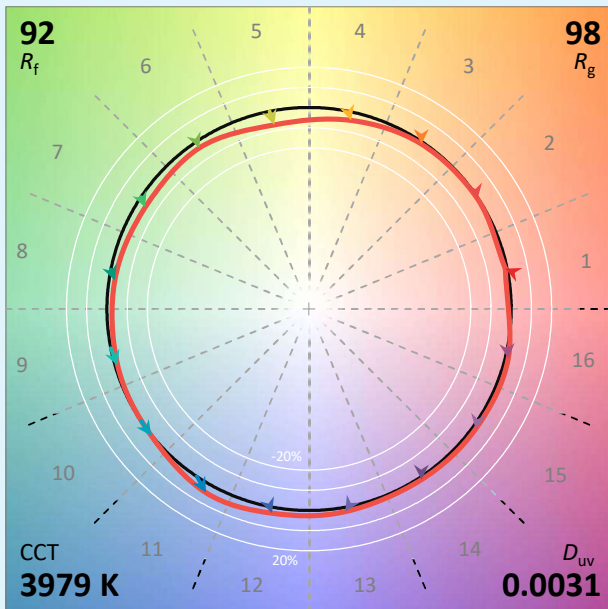

ODYSSEE

Colorimetry Data

Source: COB 4000K

Manufacturer: SPX LIGHTING

Date: 29/03/2024

Model: ODYSSEE 4000K (15°,25°,35°,54°,84°)

Notes:

Indicative values varying around the typical value.

x 0.3836
y 0.3855
u' 0.2237
v' 0.5058

CIE 13.3-1995
(CRI)

R_a	96
R_g	96

SPX Lighting - Offices : 10 rue des Marronniers 94 240 L'Hay Les Roses - France.

Factory : Zac des Coinchettes - 36 100 Issoudun - France.

Contacts +33 01 82 33 02 80 - contact@spx-lighting.com - www.spx-lighting.com

VERSION 24A