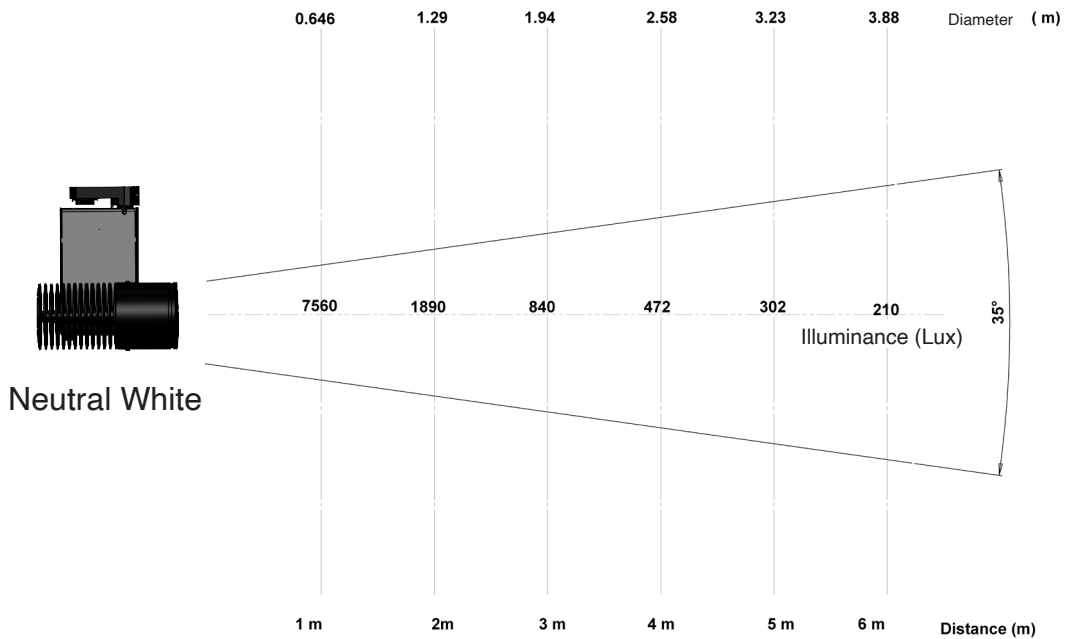

ODYSSEE 35° 4000K

SPX Lighting - Offices : 10 rue des Marronniers 94 240 L'Hay Les Roses - France.

Factory : Zac des Coinchettes - 36 100 Issoudun - France.

Contacts +33 01 82 33 02 80 - contact@spx-lighting.com - www.spx-lighting.com

Date of publication April 2024.

VERSION 24A