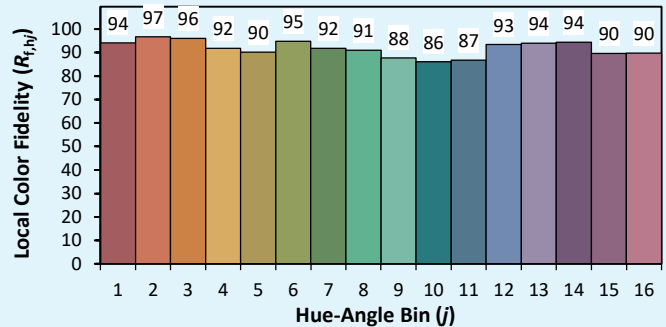

ODYSSEE

Colorimetry Data

Source: COB 4000K

Manufacturer: SPX LIGHTING

Date: 29/03/2024

Model: ODYSSEE 4000K (15°,25°,35°,54°,84°)

Notes:

Indicative values varying around the typical value.

x 0.3836
y 0.3855
u' 0.2237
v' 0.5058

CIE 13.3-1995
(CRI)

R_a	96
R_g	96

SPX Lighting - Offices : 10 rue des Marronniers 94 240 L'Hay Les Roses - France.

Factory : Zac des Coinchettes - 36 100 Issoudun - France.

Contacts +33 01 82 33 02 80 - contact@spx-lighting.com - www.spx-lighting.com

VERSION 24A