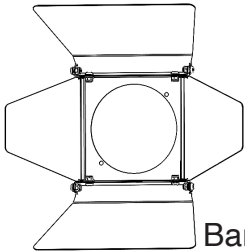

Accessories

Barndoors

SPX Lighting - Offices : 10 rue des Marronniers 94 240 L'Hay Les Roses - France.

Factory : Zac des Coinchettes - 36 100 Issoudun - France.

Contacts +33 01 82 33 02 80 - contact@spx-lighting.com - www.spx-lighting.com

Date of publication April 2024.
VERSION 24A