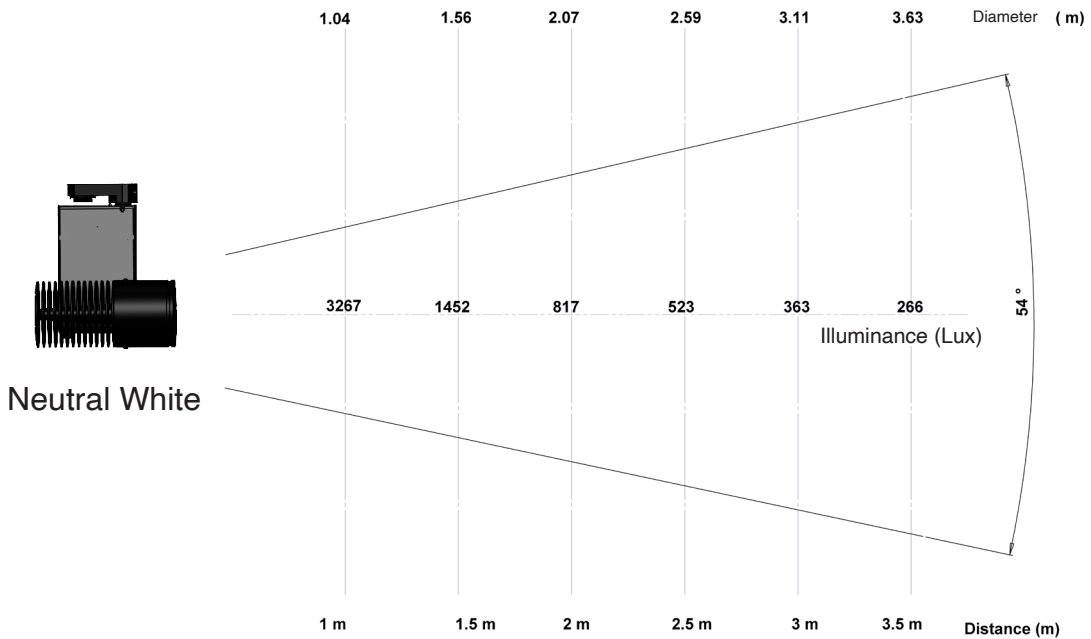

ODYSSEE 54° 4000K

SPX Lighting - Offices : 10 rue des Marronniers 94 240 L'Hay Les Roses - France.

Factory : Zac des Coinchettes - 36 100 Issoudun - France.

Contacts +33 01 82 33 02 80 - contact@spx-lighting.com - www.spx-lighting.com

Date of publication April 2024.

VERSION 24A