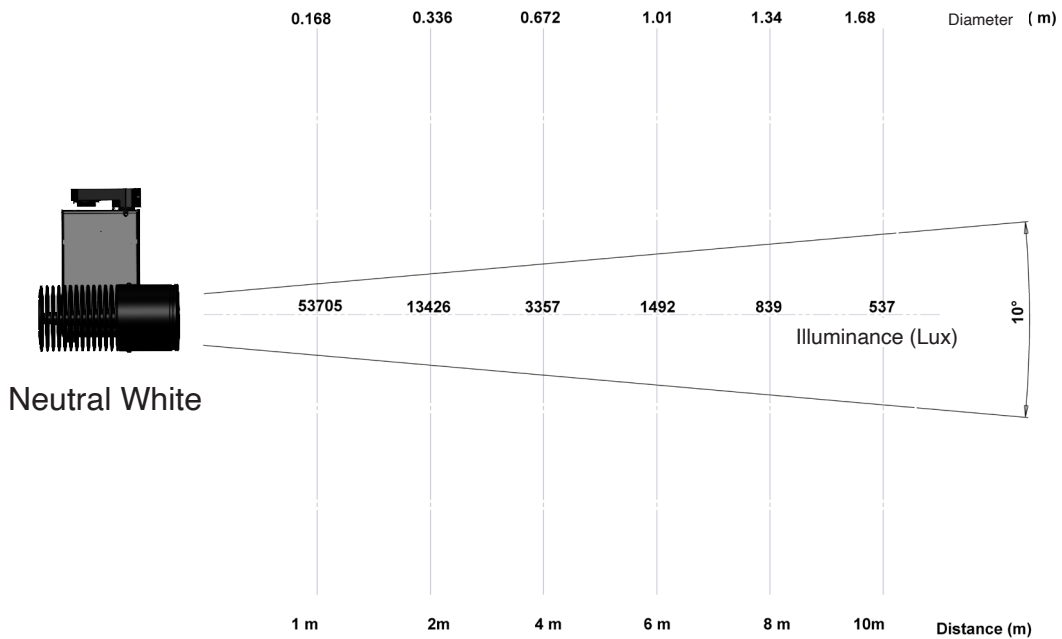

ODYSSEE 10° 4000K

SPX Lighting - Offices : 10 rue des Marronniers 94 240 L'Hay Les Roses - France.

Factory : Zac des Coinchettes - 36 100 Issoudun - France.

Contacts +33 01 82 33 02 80 - contact@spx-lighting.com - www.spx-lighting.com

Date of publication April 2024.

VERSION 24A