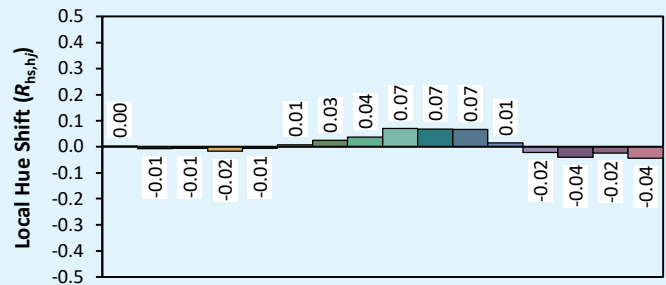

ODYSSEE

Colorimetry Data

Source: COB 4000K

Date: 29/03/2024

Manufacturer: SPX LIGHTING

Model: ODYSSEE 4000K 10°

Notes:

Indicative values varying around the typical value.

x 0.3893
y 0.3893
u' 0.2259
v' 0.5083

CIE 13.3-1995 (CRI)

R_a 97

R_g 94

SPX Lighting - Offices : 10 rue des Marronniers 94 240 L'Hay Les Roses - France.

Factory : Zac des Coinchettes - 36 100 Issoudun - France.

Contacts +33 01 82 33 02 80 - contact@spx-lighting.com - www.spx-lighting.com

VERSION 24A