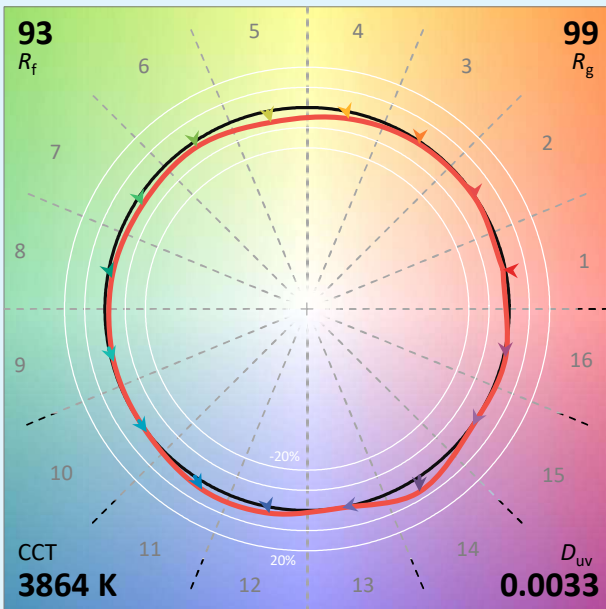

ODYSSEE

Colorimetry Data

Source: COB 4000K

Date: 29/03/2024

Manufacturer: SPX LIGHTING

Model: ODYSSEE 4000K 10°

Notes:

Indicative values varying around the typical value.

x 0.3893
y 0.3893
u' 0.2259
v' 0.5083

CIE 13.3-1995 (CRI)

R_a 97

R_g 94

SPX Lighting - Offices : 10 rue des Marronniers 94 240 L'Hay Les Roses - France.

Factory : Zac des Coinchettes - 36 100 Issoudun - France.

Contacts +33 01 82 33 02 80 - contact@spx-lighting.com - www.spx-lighting.com

VERSION 24A