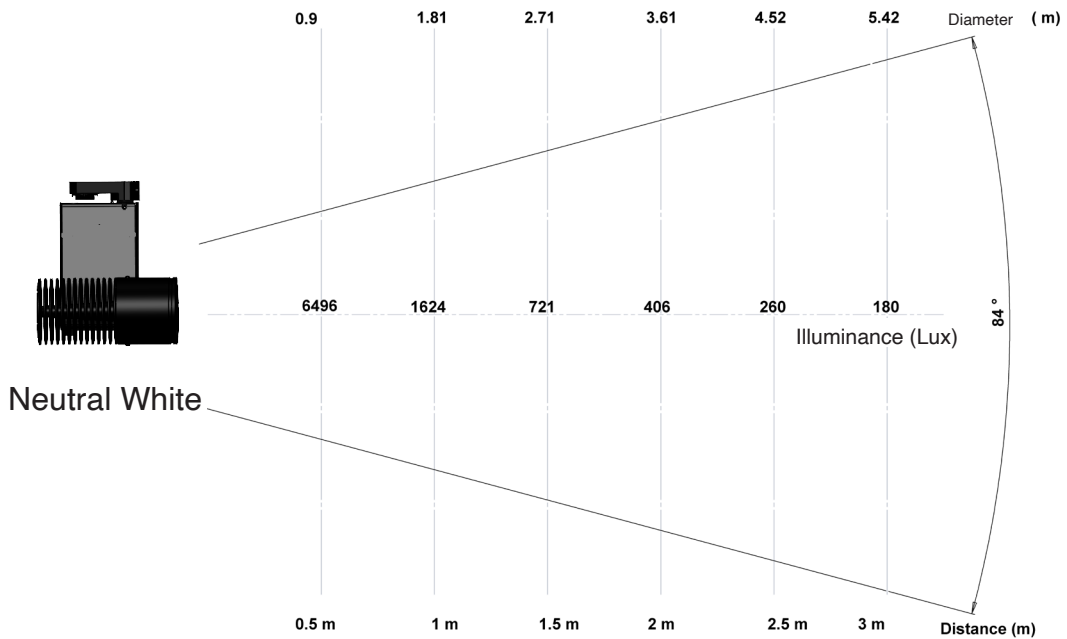

ODYSSEE 84° 4000K

SPX Lighting - Offices : 10 rue des Marronniers 94 240 L'Hay Les Roses - France.

Factory : Zac des Coinchettes - 36 100 Issoudun - France.

Contacts +33 01 82 33 02 80 - contact@spx-lighting.com - www.spx-lighting.com

Date of publication April 2024.

VERSION 24A